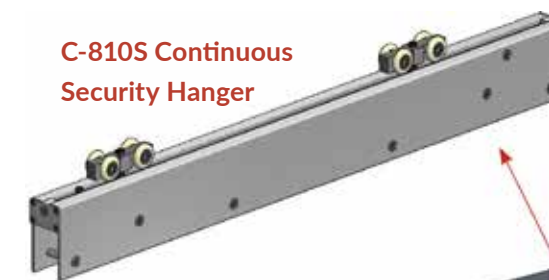

## CROWDER SECURITY

KNC has always aimed to make the highest quality sliding door track and hardware but also tackles new challenges and custom applications. This is where our one of a kind and a first in Canada, high security door system comes in. The Crowder Security system provides the standard smooth and quiet sliding door operation with the addition of security. This system is ideal for hospitals & high security facilities which will prevent users from tampering with the assembly or operation of the door.

**C-810S Continuous Security Hanger**

**Guide System**